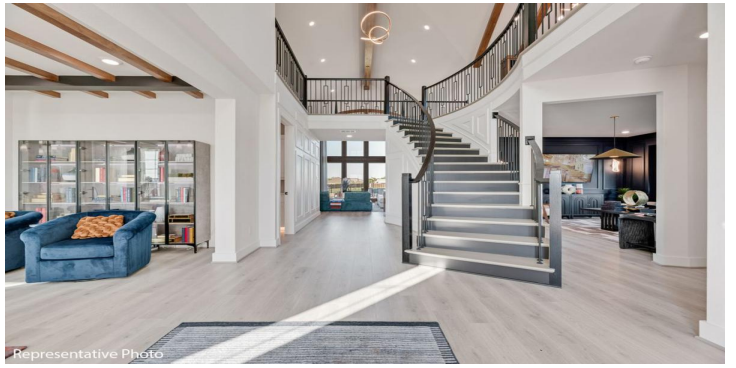

Representative Photo

\$1,398,859

AVAILABLE
April 2026

Grand Riverside

821 Oleander Ln
Park Place · Prosper, TX 75078

5 BEDROOMS	5 BATHROOMS	4,017 SQ. FT.	2 STORIES	3 CAR GARAGE	5 LIVING AREAS
----------------------	-----------------------	-------------------------	---------------------	------------------------	--------------------------

HOME DETAILS

Floor Plan	Grand Riverside
Community	Park Place
Address	821 Oleander Ln, Prosper, TX 75078
Square Footage	4,017 sq. ft.
Bedrooms	5
Full Bathrooms	5
Garage	3-Car
Stories	2

PHOTO GALLERY

Representative Photo

Representative Photo

Representative Photo

Representative Photo

Representative Photo